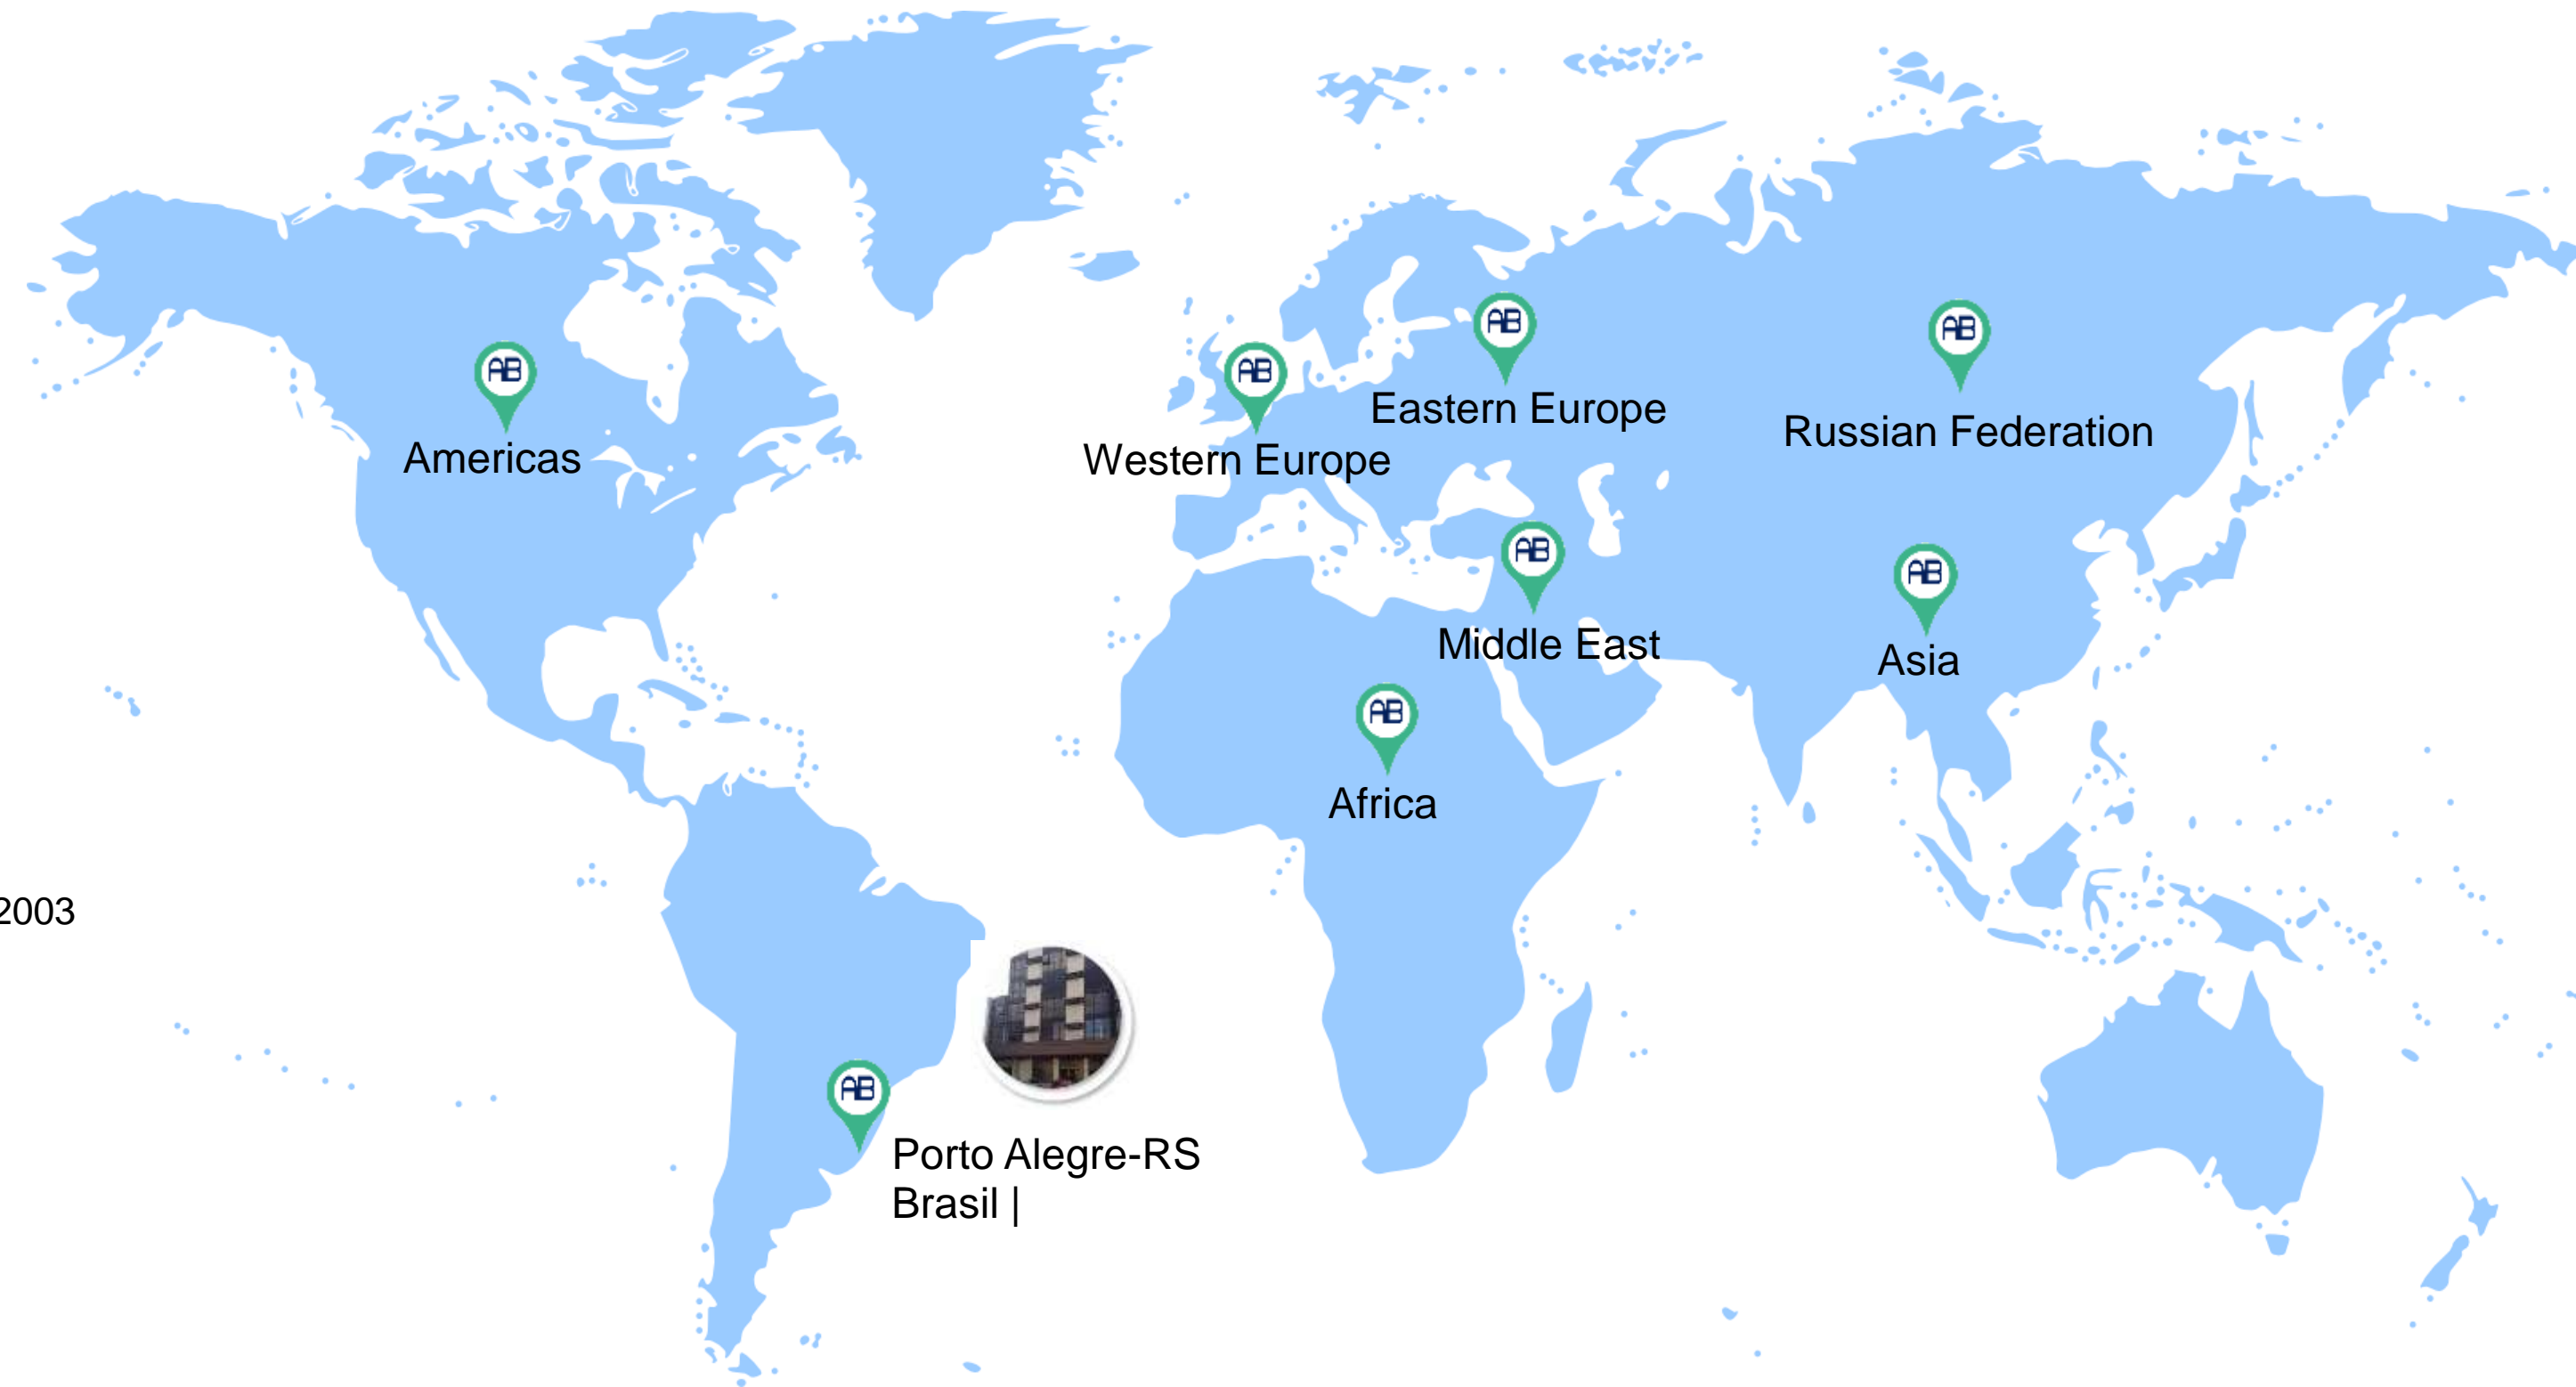

Adriatic-Brasil Export Ltda

BUSINES S

PROFILE

We are an export and import commercial company that operates in the international market, offering complete and tailored solutions for companies in Brazil and abroad. Adriatic-Brasil Export Ltda is a company founded in 2003 in Porto Alegre-RS | Brazil and offers a wide range of services to meet customer needs and we work mainly with the aim of exporting Brazilian products to various countries around the world. Adriatic-Brasil Export Ltda has vast knowledge and experience in foreign trade with different countries, whether in export or import. We work with different business segments, managing to differentiate ourselves in the market by presenting vast knowledge in international trade businesses. We always accept our current and future customers with great respect and satisfaction and will process each of your requests with due care and try to do everything to successfully complete each job within the limits of our capabilities and to the mutual satisfaction of all participants.

Export - Import - Business - Buying Office

International Trade Company

CORE BUSINES

S Exporting

All types of sugar from cane.

- * Brazilian White Refined Cane Sugar Icumsa-45
- * Brazilian Crystallized Cane Sugar Icumsa-100
- * Brazilian Crystallized Cane Sugar Icumsa-150
- * Raw Sugar Icumsa-600/1200 (VHP "Very High Polarization")
- * Soybeans GMO and Non-GMO
- * Corn
- * Flip-Flops

WHERE WE EXPORT

* SEE ON THE MAP WHERE WE HAVE EXPORTED SINCE 2003

CONTACT DETAILS

Av.Érico Veríssimo,720 sl 302
90160-180 | Porto Alegre-RS
Brasil

+55 (51) 3276-6116

<https://www.adriatic-brasil.com.br>
export@adriatic-brasil.com.br